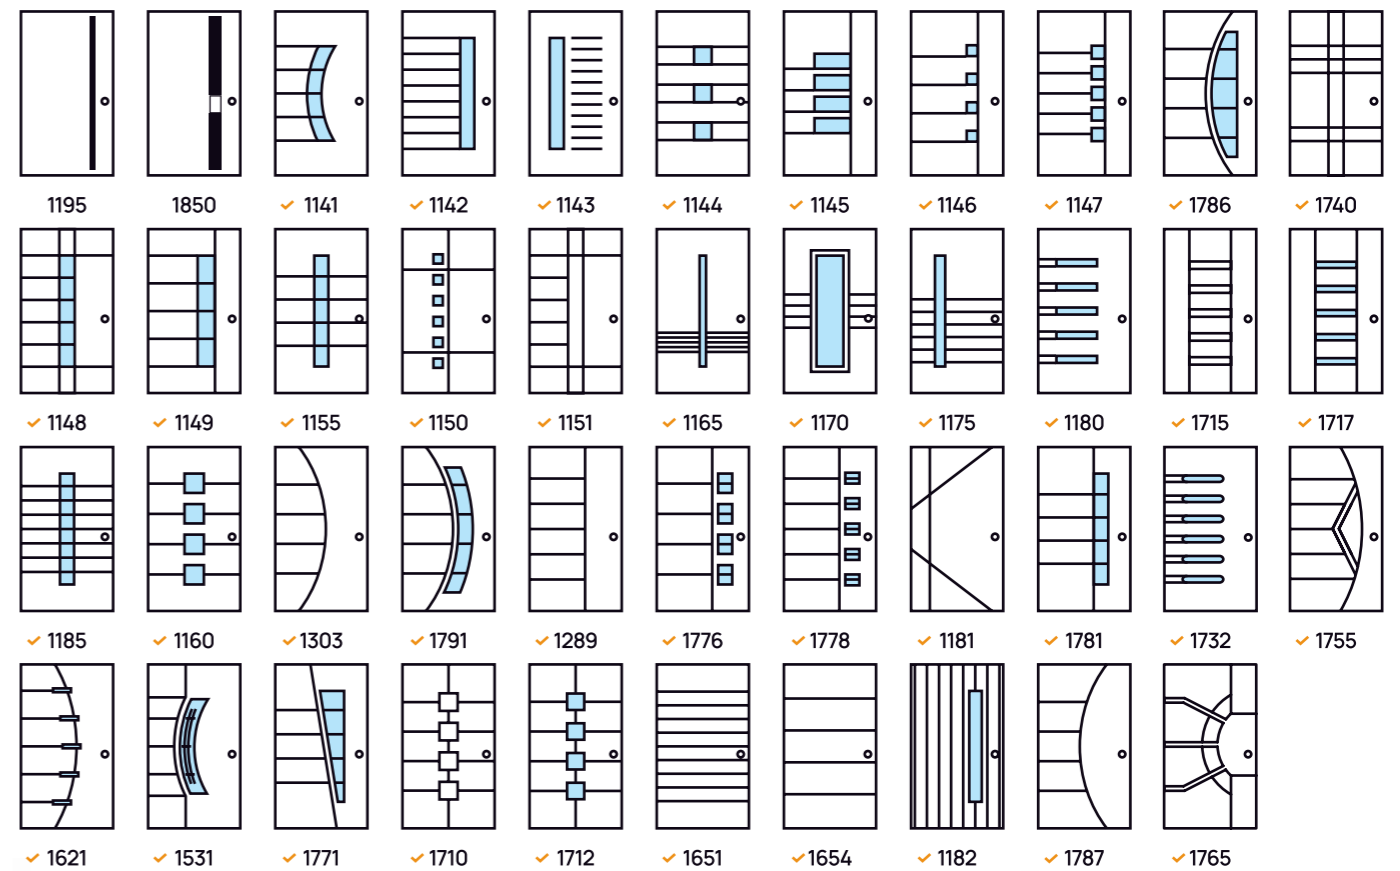

Model
1303

Primary
7024 Structura

Frame
7024 Structura

Handle
Blade / Inox